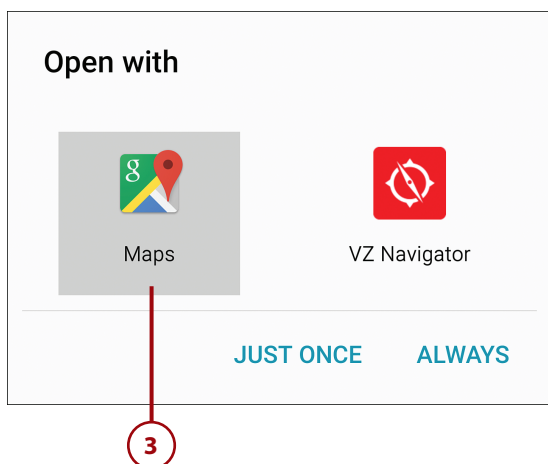

## View a Map of the Contact's Location

If you've entered a street address for a contact, you can display a map of that person's location.

- 1 In the Contacts app, tap the name of the contact.
- 2 Scroll down the contact screen to the Address/Other section. (You might need to tap View More to see this section.) Tap the Location Pin icon next to the person's address.
- 3 If prompted, choose to open with the Maps app.

- 4 The contact's location is now shown on the map. Touch and spread your fingers on the screen to zoom into this location, or pinch to zoom out into a larger map.