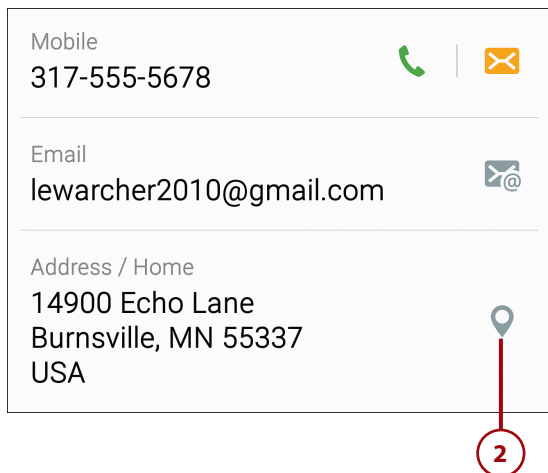

## View a Map of the Contact's Location

If you've entered a street address for a contact, you can display a map of that person's location.

- 1 In the Contacts app, tap the name of the contact.
- 2 Scroll down the contact screen to the Address/Other section. (You might need to tap View More to see this section.) Tap the Location Pin icon next to the person's address.
- 3 If prompted, choose to open with the Maps app.

- 4 The contact's location is now shown on the map. Touch and spread your fingers on the screen to zoom into this location, or pinch to zoom out into a larger map.