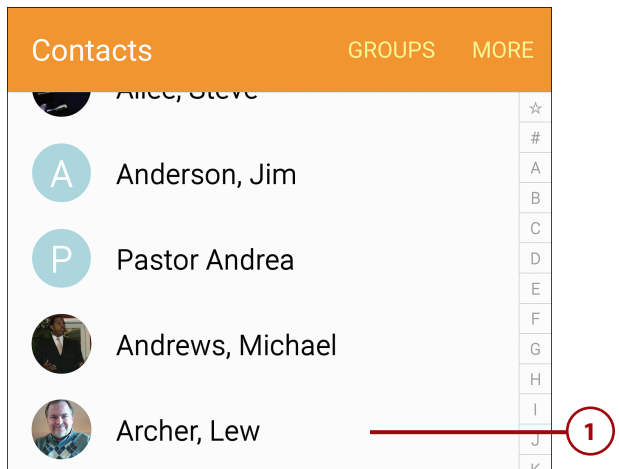

## View a Map of the Contact's Location

If you've entered a street address for a contact, you can display a map of that person's location.

- 1 In the Contacts app, tap the name of the contact.
- 2 Scroll down the contact screen to the Address/Other section. (You might need to tap View More to see this section.) Tap the Location Pin icon next to the person's address.
- 3 If prompted, choose to open with the Maps app.

- 4 The contact's location is now shown on the map. Touch and spread your fingers on the screen to zoom into this location, or pinch to zoom out into a larger map.