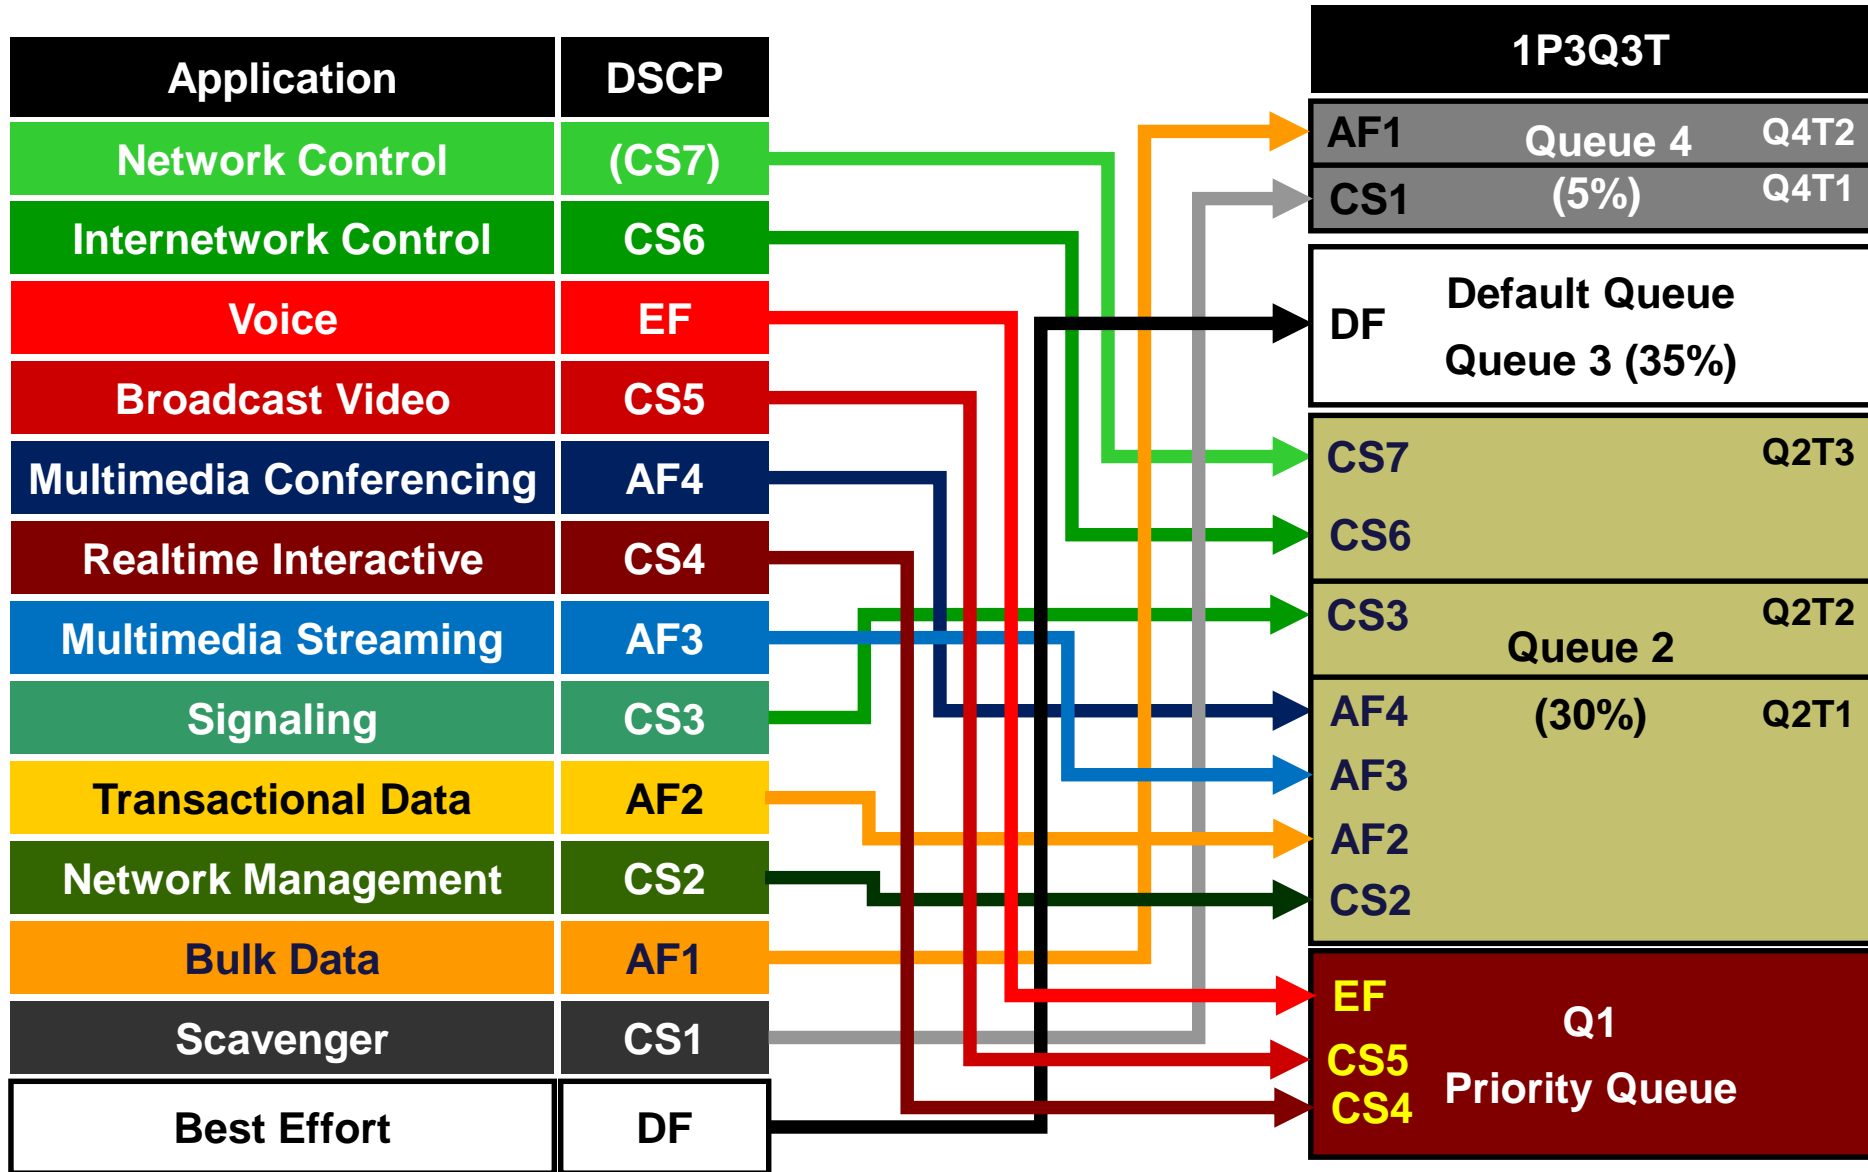

EE821404—Figure 14-4: Catalyst 3750 Egress Queuing Model

EE821404—Figure 14-4: Catalyst 3750 Egress Queuing Model

Note to illustrator:

AF1 is (correctly) mapped to Q4T2

CS1 is (correctly) mapped to Q4T1