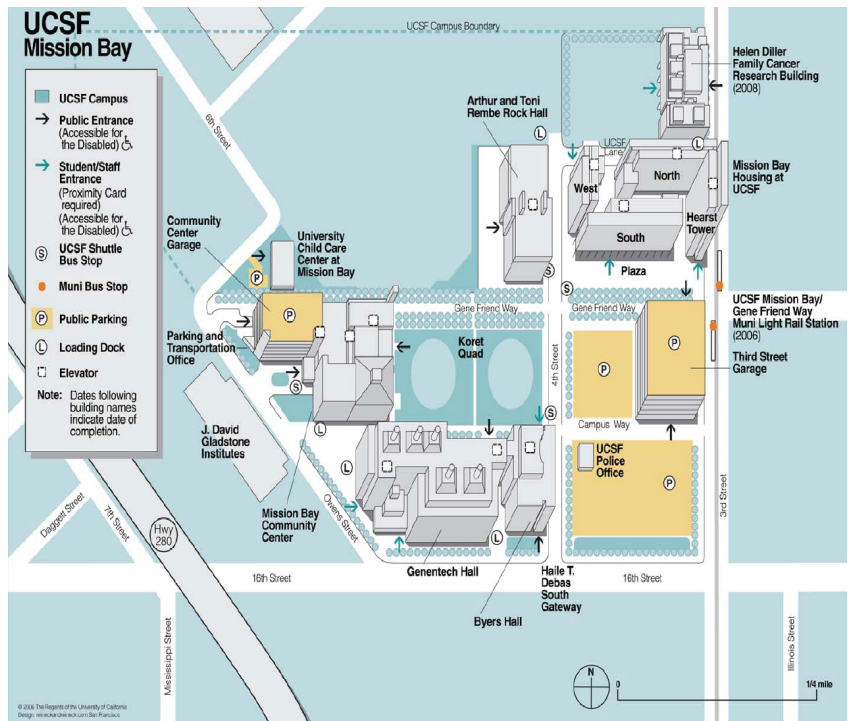

Exit at Mariposa Street, turn Left and drive 2 blocks
 Right on Mississippi Street and go 3 blocks
 Right on 16th Street, crossing the railroad tracks
 Left onto Owens Street
 1675 Owens Street is located on your right

From East Bay/Bay Bridge

Exit at Ninth Street and stay in the left lane
 Left on 8th Street and go 2 blocks
 Left on Brannan Street and go 1 block
 Right on 7th Street
 Left on 16th Street, crossing the railroad tracks
 Left onto Owens Street
 1675 Owens Street is located on your right

From North Bay/Golden Gate Bridge

After crossing the Golden Gate Bridge, drive East on 101 towards downtown (Doyle Drive)
 Exit at Downtown/Lombard Street onto Richardson Avenue which becomes Lombard Street
 Continue on Lombard Street
 Right on Van Ness Avenue
 After crossing Market Street continue on South Van Ness Avenue
 Left on 16th Street, crossing the railroad tracks
 Left onto Owens Street
 1675 Owens Street is located on your right

Parking Instructions

Mission Bay Conference Center is located within the William J. Rutter Center at UCSF. A public parking garage is located adjacent to the building. Please take a ticket from the kiosk upon arrival. Parking fees should be paid at the payment window located on the ground floor of the garage before exiting. Rates are as follows: 3.00 / hour up to 8 hours or 24.00 for the whole day.