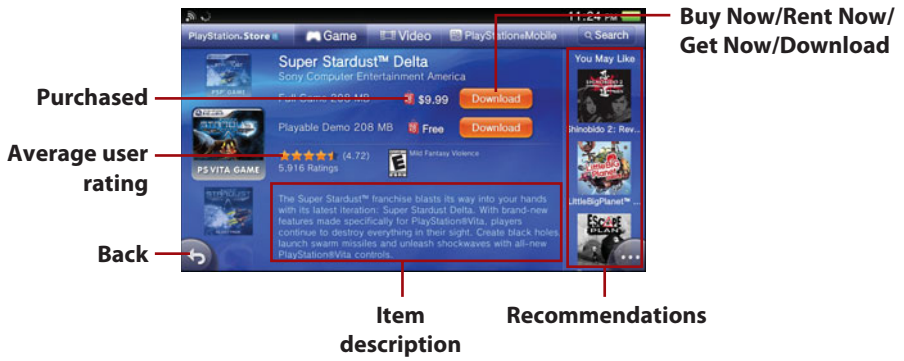

## Examining the Store

You must already be signed up and signed in to a PlayStation Network account to browse and download content on the PlayStation Store (see “PlayStation Network” in Chapter 3, “Settings and Networking on Your Vita”). After tapping the Gate to enter the PlayStation Store, you see the main store screen, which looks similar to the following:

- **Game store**—Tap to browse for apps, games, demos, game add-ons, avatars, and game-related media, such as video trailers.

- **Video store**—Tap to browse for TV shows and movies to rent or own.
- **Search**—Tap to search for content within the active store, either Game or Video. Search terms can either be specific, like a title of a game or video, or broad, such as a genre, like “sports.”
- **Live items**—Recommended games, videos, and other types of content are cycled in this area, depending on which section of the store is active. Tap a live item to view its detailed information.
- **Content lists**—Lists of content that you can download for free or at the indicated cost.
- **Options**—Tap for quick access to Redeem Codes, Download List, Services List, and Transaction Management options. See “Paying for Purchases” later in this chapter for information on each of these options.

## Understanding Content Items

Tapping a content item in a list displays detailed information about the item. A typical content item detail breaks down as follows:

- **Buy Now/Rent Now/Get Now/Download**—The button label varies, depending on whether the content is available for purchase (own or rent) or a free download. You need to have a Wi-Fi connection to download items that exceed 20MB.