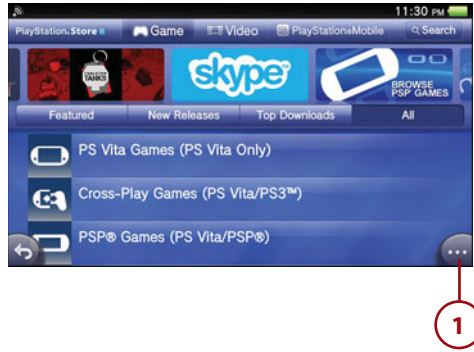

Redownloading Content

As part of your transaction history, your PlayStation Network account keeps track of everything you've downloaded with the account across all of your Sony Entertainment Network systems. Except for purchases from the Video store, you can download all Vita-specific content again as long as it doesn't exceed the activation limit for the content type.

1. Tap Options.
2. Tap Download List.
3. Previously downloaded content across all of your PlayStation Network account-specific systems is listed. Tap Download to redownload a Vita-specific item.

Checking in on Downloads

To check the progress of a download, press the PS button and then tap the notification indicator in the upper-right corner of the touchscreen.