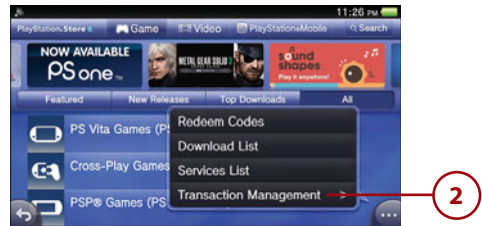

Paying for Purchases

To purchase content or services from the PlayStation Store without a redemption code, you must add funds to the wallet of your PlayStation Network account. A single wallet is provided for each master account.

For extra security, you can set your Vita to require your PlayStation Network password at the time of purchase, right before the purchase confirmation screen appears. To set a purchase password, do the following inside the PlayStation Store:

1. Tap Options.
2. Select Transaction Management.
3. Tap Security.
4. Enter your PlayStation Network password. Tap OK.
5. Tap the checkbox to set a check mark for Require Password at Checkout.
6. Tap Confirm to password protect your purchases.