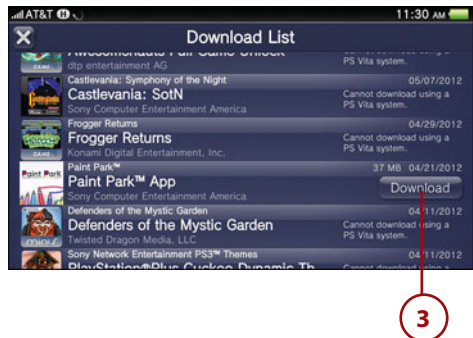

Redownloading Content

As part of your transaction history, your PlayStation Network account keeps track of everything you've downloaded with the account across all of your Sony Entertainment Network systems. Except for purchases from the Video store, you can download all Vita-specific content again as long as it doesn't exceed the activation limit for the content type.

1. Tap Options.
2. Tap Download List.
3. Previously downloaded content across all of your PlayStation Network account-specific systems is listed. Tap Download to redownload a Vita-specific item.

Checking in on Downloads

To check the progress of a download, press the PS button and then tap the notification indicator in the upper-right corner of the touchscreen.