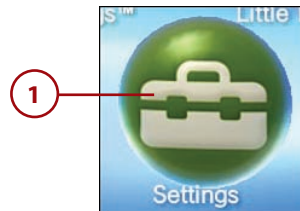

Managing Sub Account Funds

A Sub account holder cannot add funds to a wallet, but that type of account can be authorized by the Master PlayStation Network account holder to use the associated wallet to pay for products and services on the PlayStation Store. (See “PlayStation Network” in Chapter 3 for more on the Master and Sub account relationship.) To set a monthly spending limit for Sub accounts that have already been set up, do the following:

1. Tap Settings.
2. Tap Start.
3. Tap PlayStation Network.
4. Tap Sub Account Management.
5. Set the desired spending limit.