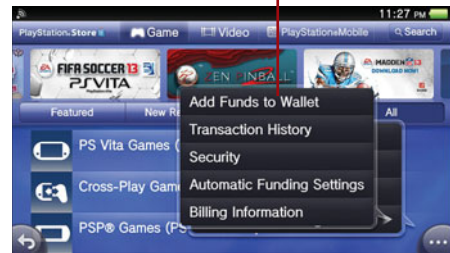

Adding Funds

You can add funds to your PlayStation Network wallet using a credit card, a prepaid PlayStation Network card, or a promotion code. To add funds using a credit card, do the following within the PlayStation Store:

1. Tap Options. If you're using a PlayStation Network card or promotion code, skip to step 4, otherwise, proceed to the next step.
2. Select Transaction Management.
3. Tap Add Funds to Wallet. The minimum funding amount is $5.00 and any unused funds are non-refundable and remain in the wallet to go towards future purchases. Proceed to step 5.
4. Tap Redeem Codes.
5. Follow the remaining onscreen instructions to finish adding funds to your wallet.

Keeping Those Subscriptions in Check

When you purchase a subscription, Automatically Add Funds is turned on by default. When the subscription in question comes up for automatic renewal, funds are added to the wallet if there are insufficient remaining funds to cover the cost of the next renewal. You can change this setting by tapping Options, Transaction Management, Subscription Settings. You can check which services you're subscribed to by tapping Options, Services List.

1

2

3

4