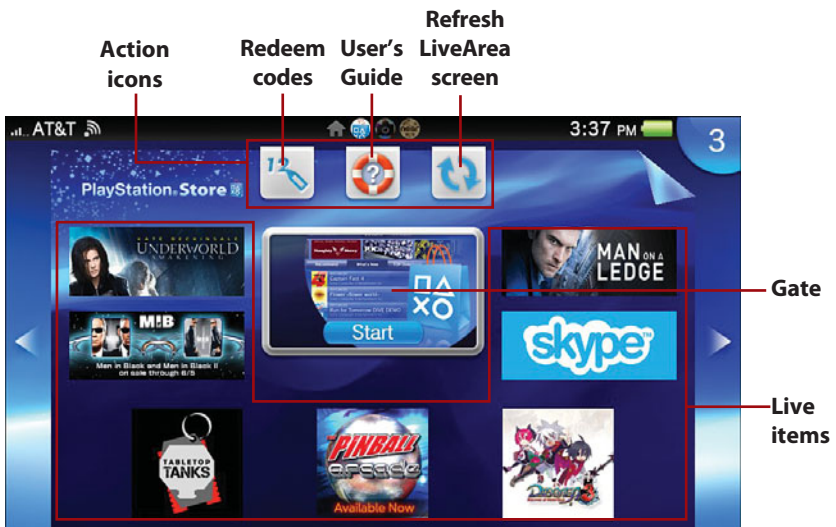

## Shopping in the PlayStation Store

The apps that come preinstalled on your Vita and the PlayStation Vita Cards that you purchase in retail stores represent just a small fraction of the software and content available for your Vita. The PlayStation Store contains an ever-growing collection of free and paid content that's ready for immediate download to your memory card. In this chapter, you learn the basic functionality of the PlayStation Store and how to add more content to your personal digital library.

## Navigating the Online Shop

To access the PlayStation Store, make sure you are connected to the Internet and then tap or select the PS Store icon on the Home screen.

The PS Store icon

After you've selected the PS Store icon, the following options are available:

- **Action icons**—The three action icons include the following:
  - **Redeem Codes**—Enables you to enter a prepaid redemption code for specific content (see “Adding Funds” later in this chapter)
  - **PlayStation Vita User’s Guide**—Displays the PS Store–specific section of the online manual
  - **Refresh LiveArea Screen**—Refreshes the content on this screen to display the latest information

- **Gate**—Tap to enter the PlayStation Store.
- **Live items**—When you are signed into the PlayStation Network, recommended games, videos, and other types of content, known as live items, are regularly cycled in this area. Tap a live item to view its detailed information.