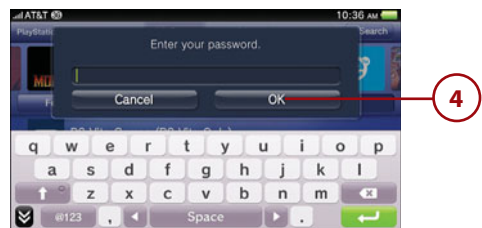

Paying for Purchases

To purchase content or services from the PlayStation Store without a redemption code, you must add funds to the wallet of your PlayStation Network account. A single wallet is provided for each master account.

For extra security, you can set your Vita to require your PlayStation Network password at the time of purchase, right before the purchase confirmation screen appears. To set a purchase password, do the following inside the PlayStation Store:

1. Tap Options.
2. Select Transaction Management.
3. Tap Security.
4. Enter your PlayStation Network password. Tap OK.
5. Tap the checkbox to set a check mark for Require Password at Checkout.
6. Tap Confirm to password protect your purchases.