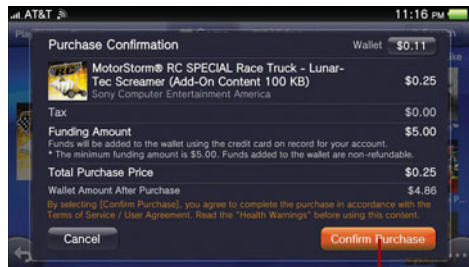

Downloading Content

You can purchase and download demos, games, game add-ons, and other content from the Game section of the PlayStation Store. Similarly, you can rent or purchase standard-definition video content from the Video section of the PlayStation Store.

1. On the details screen of the content that you want to download, tap Buy Now, Download, Get Now, or Rent Now.
  - If you tap Download or Get Now, downloading automatically begins, and you're done with the download process.
  - If you tap Buy Now or Rent Now, a purchase confirmation screen appears. Proceed to the next step.
2. Confirm the information displayed and then tap Confirm Purchase. After you've confirmed the purchase, downloading automatically starts.

Finding Those Downloads

To check the progress of a download or installation, press the PS button and then tap the notification indicator in the upper-right corner of the screen. Downloaded games and apps place their own icon on the Home screen, whereas downloaded videos appear within the Videos app, which is detailed in Chapter 11, "Viewing Video Content."

Activating Your Vita on the PlayStation Network

Your Vita is automatically activated when you download or purchase content. The number of portable devices that can be activated for your PlayStation Network account is limited and differs for each type of content. If the purchase or download exceeds the activation limit for the content type, you see a message, and your action is blocked. To download or purchase the content when this occurs, you must first deactivate a different device that is linked to and activated on your account. After the other device is deactivated, you can download or purchase the intended content. See "PlayStation Network" in Chapter 3 for more information.