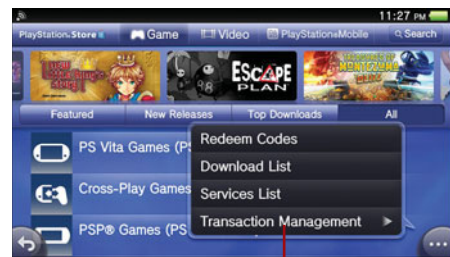

Adding Funds

You can add funds to your PlayStation Network wallet using a credit card, a prepaid PlayStation Network card, or a promotion code. To add funds using a credit card, do the following within the PlayStation Store:

1. Tap Options. If you're using a PlayStation Network card or promotion code, skip to step 4, otherwise, proceed to the next step.
2. Select Transaction Management.
3. Tap Add Funds to Wallet. The minimum funding amount is $5.00 and any unused funds are non-refundable and remain in the wallet to go towards future purchases. Proceed to step 5.
4. Tap Redeem Codes.
5. Follow the remaining onscreen instructions to finish adding funds to your wallet.

Keeping Those Subscriptions in Check

When you purchase a subscription, Automatically Add Funds is turned on by default. When the subscription in question comes up for automatic renewal, funds are added to the wallet if there are insufficient remaining funds to cover the cost of the next renewal. You can change this setting by tapping Options, Transaction Management, Subscription Settings. You can check which services you're subscribed to by tapping Options, Services List.

1

2

3

4