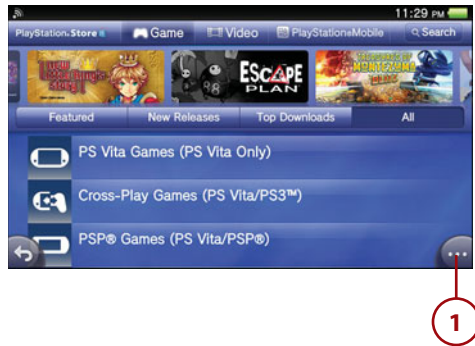

Checking PlayStation Store Usage

You can check the history of your PlayStation Store activities, including what you've downloaded, which services you've used, and what funds you've added to your wallet.

1. Tap Options.
2. Tap Transaction Management.
3. Select Transaction History.