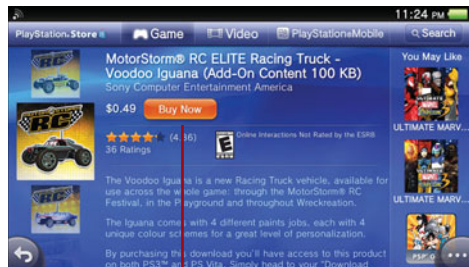

Downloading Content

You can purchase and download demos, games, game add-ons, and other content from the Game section of the PlayStation Store. Similarly, you can rent or purchase standard-definition video content from the Video section of the PlayStation Store.

1. On the details screen of the content that you want to download, tap Buy Now, Download, Get Now, or Rent Now.
  - If you tap Download or Get Now, downloading automatically begins, and you're done with the download process.
  - If you tap Buy Now or Rent Now, a purchase confirmation screen appears. Proceed to the next step.
2. Confirm the information displayed and then tap Confirm Purchase. After you've confirmed the purchase, downloading automatically starts.

Finding Those Downloads

To check the progress of a download or installation, press the PS button and then tap the notification indicator in the upper-right corner of the screen. Downloaded games and apps place their own icon on the Home screen, whereas downloaded videos appear within the Videos app, which is detailed in Chapter 11, "Viewing Video Content."

Activating Your Vita on the PlayStation Network

Your Vita is automatically activated when you download or purchase content. The number of portable devices that can be activated for your PlayStation Network account is limited and differs for each type of content. If the purchase or download exceeds the activation limit for the content type, you see a message, and your action is blocked. To download or purchase the content when this occurs, you must first deactivate a different device that is linked to and activated on your account. After the other device is deactivated, you can download or purchase the intended content. See "PlayStation Network" in Chapter 3 for more information.