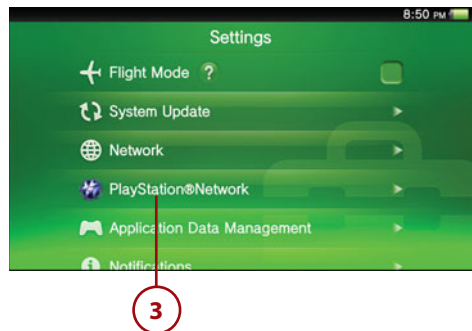

Managing Sub Account Funds

A Sub account holder cannot add funds to a wallet, but that type of account can be authorized by the Master PlayStation Network account holder to use the associated wallet to pay for products and services on the PlayStation Store. (See “PlayStation Network” in Chapter 3 for more on the Master and Sub account relationship.) To set a monthly spending limit for Sub accounts that have already been set up, do the following:

1. Tap Settings.
2. Tap Start.
3. Tap PlayStation Network.
4. Tap Sub Account Management.
5. Set the desired spending limit.