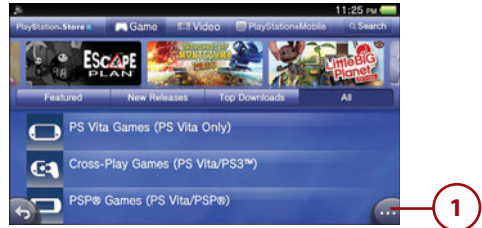

Paying for Purchases

To purchase content or services from the PlayStation Store without a redemption code, you must add funds to the wallet of your PlayStation Network account. A single wallet is provided for each master account.

For extra security, you can set your Vita to require your PlayStation Network password at the time of purchase, right before the purchase confirmation screen appears. To set a purchase password, do the following inside the PlayStation Store:

1. Tap Options.
2. Select Transaction Management.
3. Tap Security.
4. Enter your PlayStation Network password. Tap OK.
5. Tap the checkbox to set a check mark for Require Password at Checkout.
6. Tap Confirm to password protect your purchases.