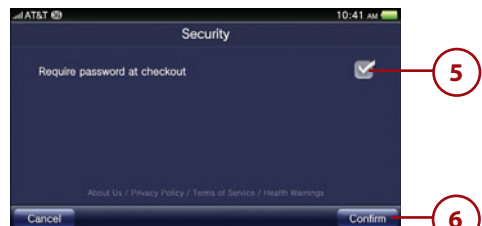

Paying for Purchases

To purchase content or services from the PlayStation Store without a redemption code, you must add funds to the wallet of your PlayStation Network account. A single wallet is provided for each master account.

For extra security, you can set your Vita to require your PlayStation Network password at the time of purchase, right before the purchase confirmation screen appears. To set a purchase password, do the following inside the PlayStation Store:

1. Tap Options.
2. Select Transaction Management.
3. Tap Security.
4. Enter your PlayStation Network password. Tap OK.
5. Tap the checkbox to set a check mark for Require Password at Checkout.
6. Tap Confirm to password protect your purchases.