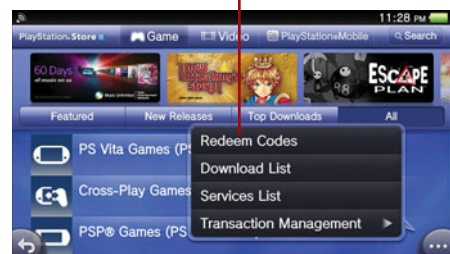

Adding Funds

You can add funds to your PlayStation Network wallet using a credit card, a prepaid PlayStation Network card, or a promotion code. To add funds using a credit card, do the following within the PlayStation Store:

1. Tap Options. If you're using a PlayStation Network card or promotion code, skip to step 4, otherwise, proceed to the next step.
2. Select Transaction Management.
3. Tap Add Funds to Wallet. The minimum funding amount is $5.00 and any unused funds are non-refundable and remain in the wallet to go towards future purchases. Proceed to step 5.
4. Tap Redeem Codes.
5. Follow the remaining onscreen instructions to finish adding funds to your wallet.

Keeping Those Subscriptions in Check

When you purchase a subscription, Automatically Add Funds is turned on by default. When the subscription in question comes up for automatic renewal, funds are added to the wallet if there are insufficient remaining funds to cover the cost of the next renewal. You can change this setting by tapping Options, Transaction Management, Subscription Settings. You can check which services you're subscribed to by tapping Options, Services List.

1

2

3

4